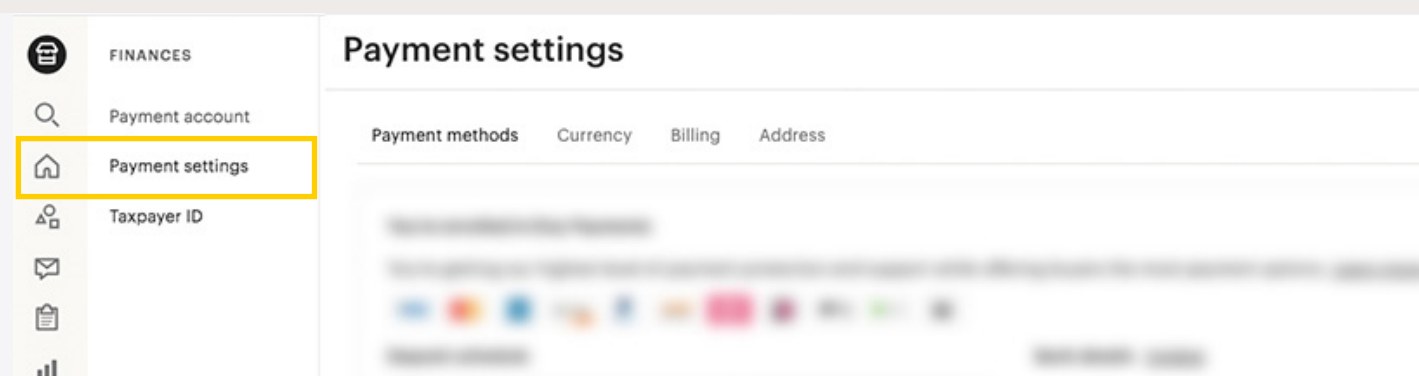

How to link your USD account on Etsy

1 Go to Account Settings.

2 Under Finance, you will find Payments Settings.

3 You can link up our USD account directly with Etsy.

+65 6805 4381

worldfirst.com/en-sg

worldaccountsea@worldfirst.com