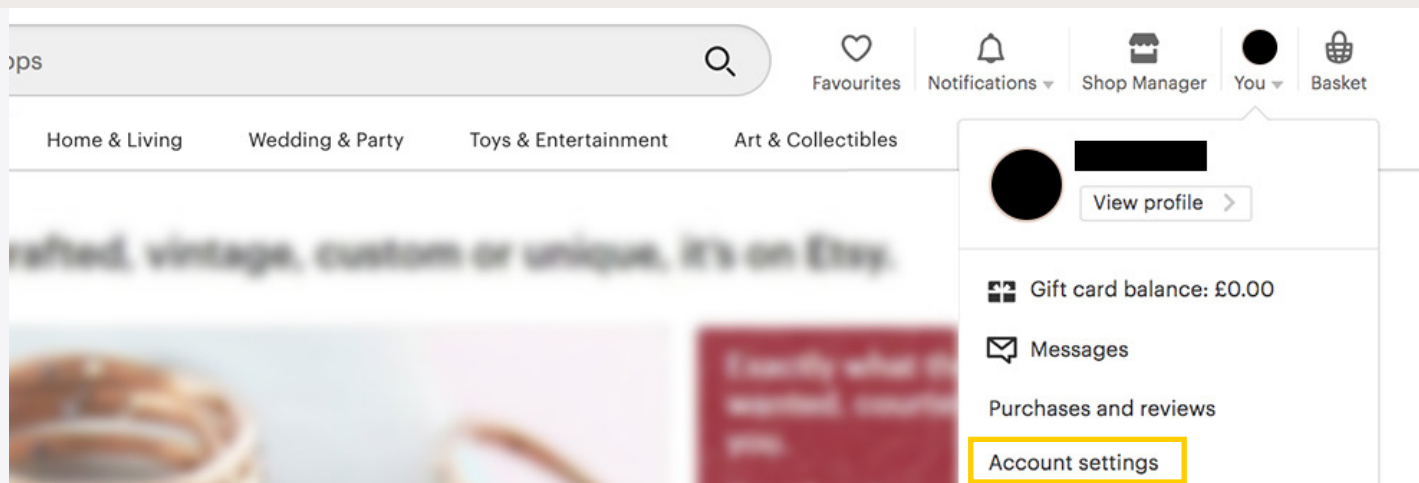

How to link your USD account on Etsy

1 Go to Account Settings.

2 Under Finance, you will find Payments Settings.

3 You can link up our USD account directly with Etsy.

+65 6805 4381

worldfirst.com/en-sg

worldaccountsea@worldfirst.com