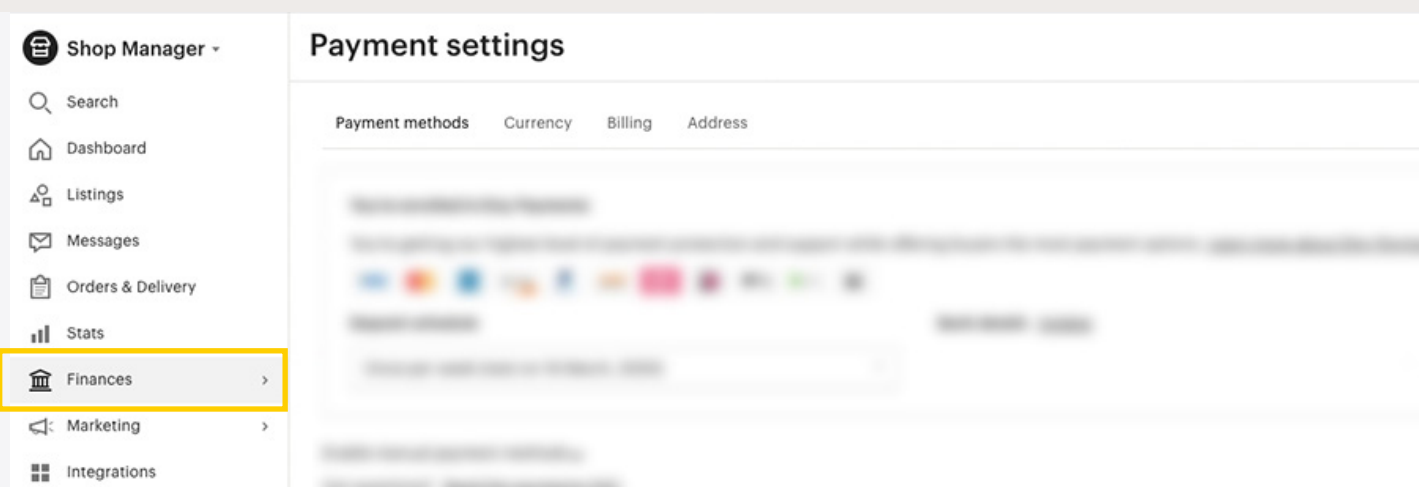

How to link your USD account on Etsy

1 Go to Account Settings.

2 Under Finance, you will find Payments Settings.

3 You can link up our USD account directly with Etsy.

+65 6805 4381

worldfirst.com/en-sg

worldaccountsea@worldfirst.com